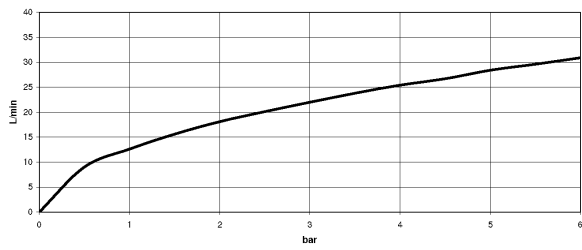

## Dimensional drawing

All dimensions in mm / inch = mm x 0,0394

Bathtub - Madison  
Tub spout for wall-mounted installation - polished chrome  
Article number: 13 801 380-00

### Flow rate chart