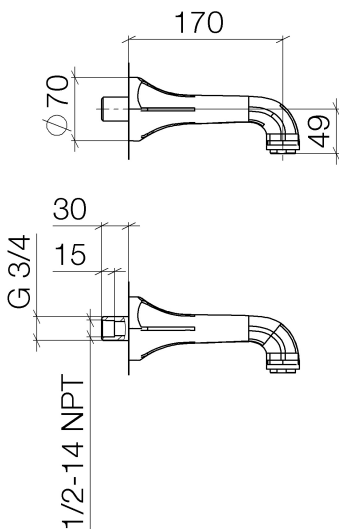

## Bathtub - Madison

Tub spout for wall-mounted installation - polished chrome

Article number: 13 801 380-00

- 6-3/4" Projection
- Round aerator
- 1-1/2" hole diameter
- 3/4" connection
- Water flow rate limited to max. 5.8 gpm
- Min. rough in depth 2-1/8" (US-only)

## Dimensional drawing

All dimensions in mm / inch = mm x 0,0394

Bathtub - Madison  
Tub spout for wall-mounted installation - polished chrome  
Article number: 13 801 380-00