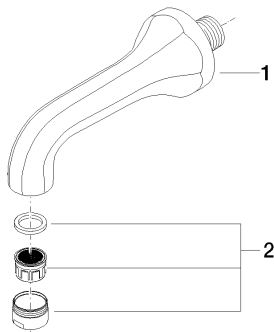

Bathtub - Madison

Tub spout for wall-mounted installation - polished chrome

Article number: 13 801 380-00

Other surface finishes

More custom finish options are available via special production (xTra Service). Please see our finish matrix for availability and pricing or contact a Dornbracht representative.

Spare parts list

Number	Item Number	Designation	Number of units